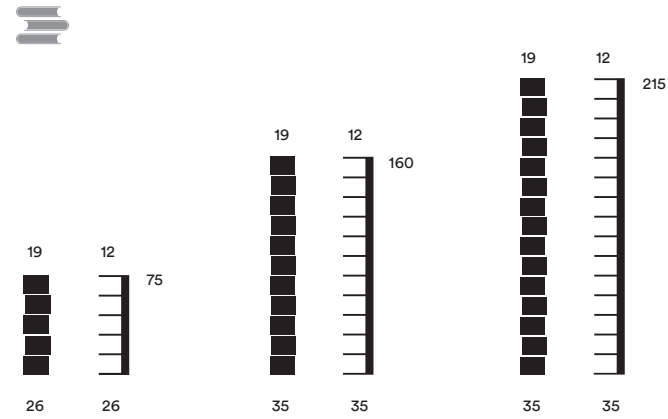

Libreria verticale in acciaio da parete.
Componibile all'infinito.

Vertical wall steel bookcase. Endlessly modular.

ACCESSORIES

Ptolomeo® Luce