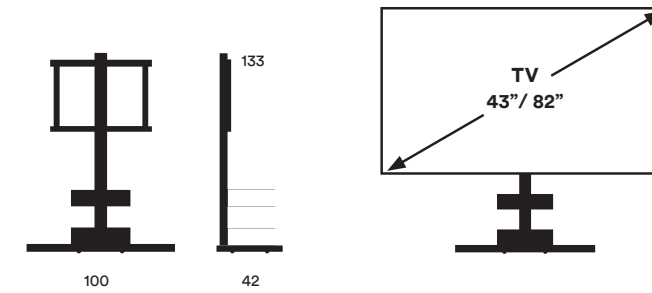

Ptolomeo® TV Smart

Supporto multimediale composto da colonna raccogli-cavi e mensole in acciaio, base in acciaio o marmo con ruote pivotanti, per sostenere televisori da 43 a 82 pollici. Può contenere le periferiche più conosciute come decoder, lettore DVD o console giochi.

TV stand with steel cable management column and shelves, and steel or marble base with pivoting wheels, for TVs from 43 to 82 inches. Suitable for widely used appliances such as decoders, DVD players, or video game consoles.