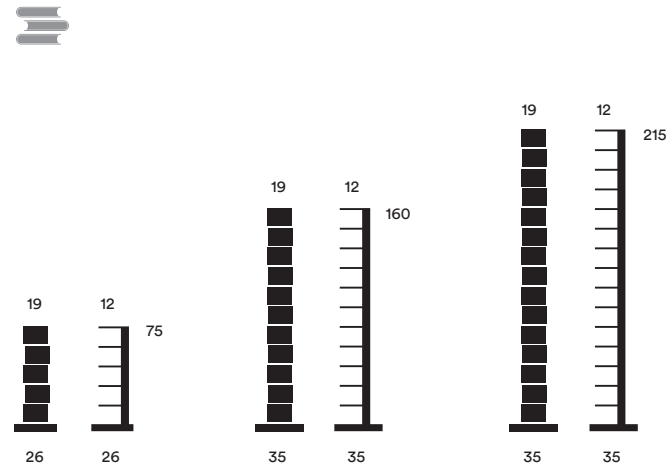

Ptolomeo® Art

Original Ptolomeo®

Compasso d'Oro ADI 2004.
Libreria verticale self standing in acciaio.
Base incisa con la firma del designer.

Compasso d'Oro ADI 2004.
 Vertical free-standing steel bookcase.
 Engraved with the designer's signature on the base.