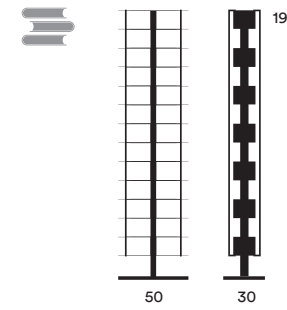

Ptolomeo® x2

Libreria verticale self standing in acciaio, utilizzabile anche come elemento divisorio bifacciale. Composta da montante centrale e doppia fila di ripiani.

Vertical free-standing steel bookcase. Double façade, it can be used as a dividing element. Composed of central upright and double row of shelves.