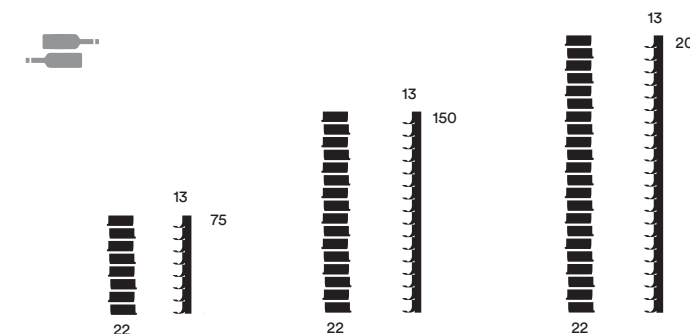

Ptolomeo® Vino Wall

Portabottiglie verticale in acciaio da parete. Le mensole sono corodate da pratici elastici antiscivolo lavabili. Può contenere diverse tipologie di bottiglie di vino favorendone la corretta conservazione e l'invecchiamento naturale. Componibile all'infinito.

Vertical wall-mounted steel bottle holder. All shelves are equipped with functional washable slip-proof elastic bands. Suitable for different types of wine bottles, thus enabling proper wine storage and ageing. It allows for countless compositions.