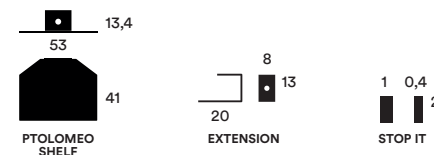

ACCESSORIES